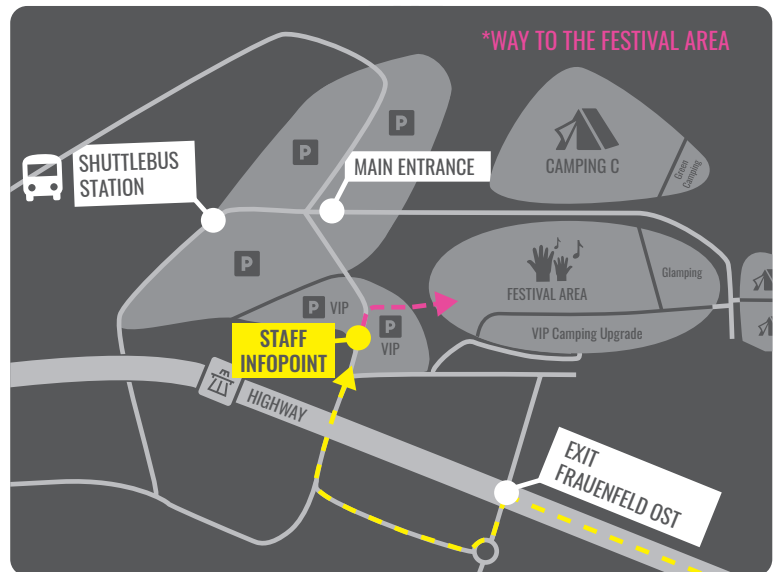

ARRIVAL

ARRIVAL VIA VIP ENTRANCE

Visitors can find the park via the exit "Frauenfeld Ost" on the A7 freeway.

PARKING LOT

Please inform the security/instructor at the entrance of the VIP parking lot, then a separate parking space will be assigned.

WRISTBAND

The festival wristbands can be redeemed by the accompanying person at the staff info point.

CAMPING

SEPARATE CAMPING AREA

Depending on the needs, there will be a separate camping area, which is adapted to your needs. These areas will be accessible to one accompanying person at a time. Sanitary facilities will be signposted.

Your needs will be requested during the booking process.

FESTIVAL AREA SITUATION PLAN

ACCESS PERMISSIONS

WRISTBAND

To ensure access to the appropriate areas, wheelchair users also receive a special wristband. This ensures that only appropriate persons are granted access to the mentioned areas.

BARRIER-FREE SANITARY FACILITIES

Barrier-free sanitary facilities are available near the VIP Tower, where the wheelchair platform is also located.

PATHS ON THE FESTIVAL AREA

Depending on the weather, maneuvering a wheelchair can be difficult at times. The marked paths are the best way to move around the festival area between the different stages. Direct access to the North Stage, Rap City and Fabrik is only possible via the grass field.