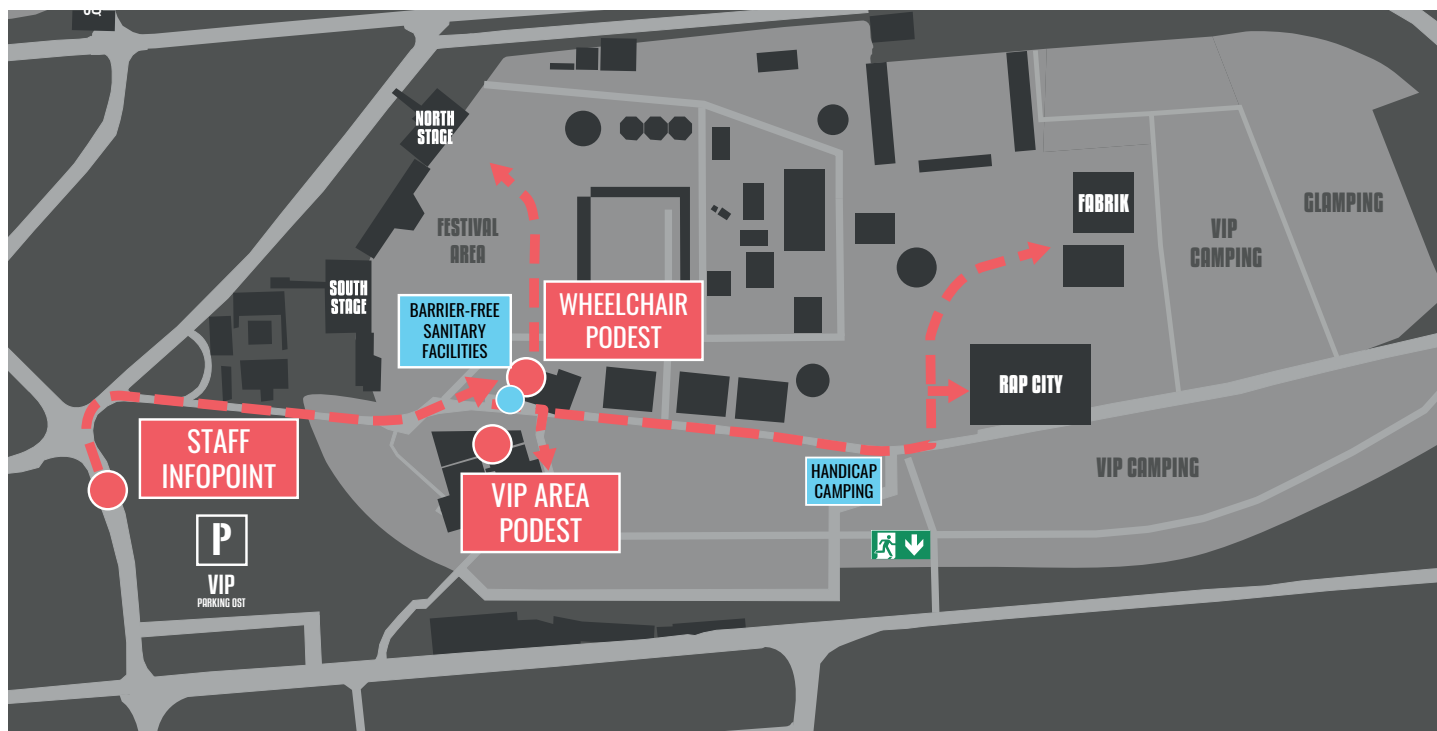

FESTIVAL AREA SITUATION PLAN

ACCESS PERMISSIONS

WRISTBAND

To ensure access to the appropriate areas, wheelchair users also receive a special wristband. This ensures that only appropriate persons are granted access to the mentioned areas.

VIP AREA

In order to be able to use all areas without restriction, wheelchair users are given access to the VIP areas.

WHEELCHAIR PODEST

In order to provide a great concert experience for all visitors, we offer a wheelchair accessible platform. Please note that due to space limitations, there is unfortunately only room for one accompanying person on the platform.

BARRIER-FREE SANITARY FACILITIES

Barrier-free sanitary facilities are available near the VIP Tower, where the wheelchair platform is also located.

PATHS ON THE FESTIVAL AREA

Depending on the weather, maneuvering a wheelchair can be difficult at times. The marked paths are the best way to move around the festival area between the different stages. Direct access to the North Stage, Rap City and Fabrik is only possible via the grass field.

For questions: info@openair-frauenfeld.ch